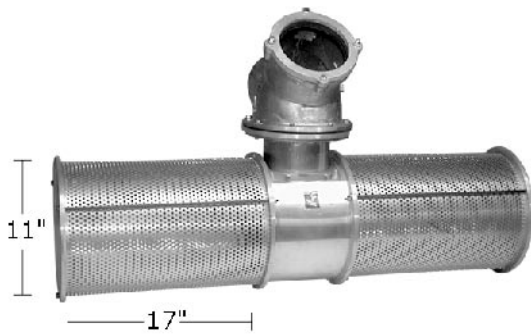

Foot Valves

SFSHV6

SFSHV10

SFSHV12

Horizontal-Series

Horizontal-Basic

4", 6", and 8" foot valves:

Any body type.

Screen size: 11" wide, 17" long

1/8", 1/4", or 1/2" hole size

Total open area: 470 sq. in.

Horizontal-JD

10" foot valves:

Any body type.

Screen size: 13.5" wide, 36" long

any JD-series screen type available

Total open area: 1256 sq. in.

Horizontal-XL

12" foot valve:

Vertical companion flange only.

Screen size: 22" wide, 36" long

1/8", 1/4", 1/2" or 1" hole size

Total open area: 1944 sq. in.

Foot valve with slide