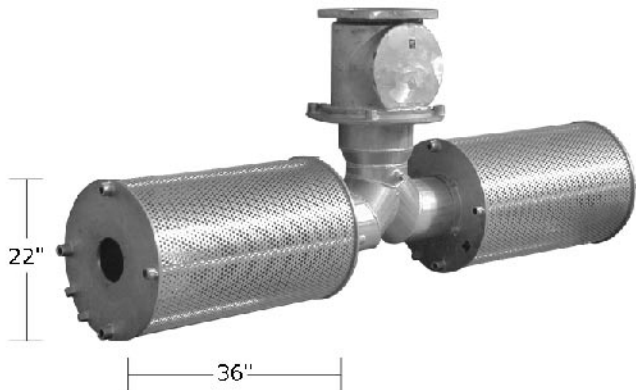

Foot Valves

SFSHV6

SFSHV10

SFSHV12

Horizontal-Series

Horizontal-Basic

4", 6", and 8" foot valves:

Any body type.

Screen size: 11" wide, 17" long

1/8", 1/4", or 1/2" hole size

Total open area: 470 sq. in.

Horizontal-JD

10" foot valves:

Any body type.

Screen size: 13.5" wide, 36" long

any JD-series screen type available

Total open area: 1256 sq. in.

Horizontal-XL

12" foot valve:

Vertical companion flange only.

Screen size: 22" wide, 36" long

1/8", 1/4", 1/2" or 1" hole size

Total open area: 1944 sq. in.

Foot valve with slide