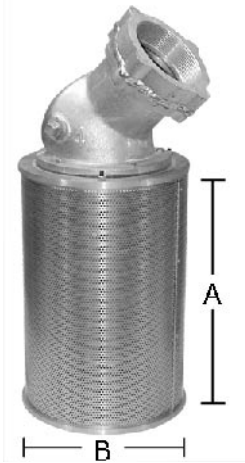

Foot Valves

X-Series

Greater Screen Length

Two screen lengths for each size foot valve are available.

Larger Screen Diameter

Greater screen area is also provided by increasing the diameter of the screen compared with basic Sure-Flo foot valves. Each X-Series screen is about 2" larger in diameter than the basic foot valve screen.

SFV4FPX14

Screen Options

Valve Size	Dimension A	Dimension B	Screen Open Area
2"	9"	7.25"	82 sq. in.
2"	14"	7.25"	128 sq. in.
3"	9"	8.50"	96 sq. in.
3"	14"	8.50"	150 sq. in.
4"	9"	9.25"	105 sq. in.
4"	14"	9.25"	163 sq. in.
5"	11"	10.50"	145 sq. in.
5"	18"	10.50"	237 sq. in.
6"	11"	11.25"	155 sq. in.
6"	18"	11.25"	254 sq. in.

Standard screen: 1/8" hole size, .080" thick, aluminum
Optional screen: 1/4" hole size, .080" thick, aluminum
Optional bolts: stainless steel

Body Types

Valve Size	45° OD Tubing	45° Female Thread	45° Companion Flange	Vertical OD Tubing	Vertical Female Thread	Vertical Companion Flange
2"	SFV2X 9	SFV2FPX 9	SFV2CFX 9	SFVV2X 9	SFVV2FPX 9	SFVV2CFX 9
2"	SFV2X14	SFV2FPX14	SFV2CFX14	SFVV2X14	SFVV2FPX14	SFVV2CFX14
3"	SFV3X 9	SFV3FPX 9	SFV3CFX 9	SFVV3X 9	SFVV3FPX 9	SFVV3CFX 9
3"	SFV3X14	SFV3FPX14	SFV3CFX14	SFVV3X14	SFVV3FPX14	SFVV3CFX14
4"	SFV4X 9	SFV4FPX 9	SFV4CFX 9	SFVV4X 9	SFVV4FPX 9	SFVV4CFX 9
4"	SFV4X14	SFV4FPX14	SFV4CFX14	SFVV4X14	SFVV4FPX14	SFVV4CFX14
5"	SFV5X11	SFV5FPX11	SFV5CFX11	SFVV5X11	SFVV5FPX11	SFVV5CFX11
5"	SFV5X18	SFV5FPX18	SFV5CFX18	SFVV5X18	SFVV5FPX18	SFVV5CFX18
6"	SFV6X11	SFV6FPX11	SFV6CFX11	SFVV6X11	SFVV6FPX11	SFVV6CFX11
6"	SFV6X18	SFV6FPX18	SFV6CFX18	SFVV6X18	SFVV6FPX18	SFVV6CFX18