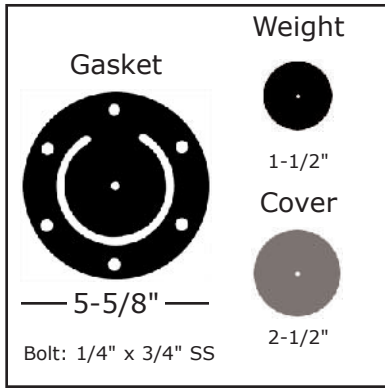

# Foot Valve Parts and Flapper Dimensions

## 2" Flapper Assembly