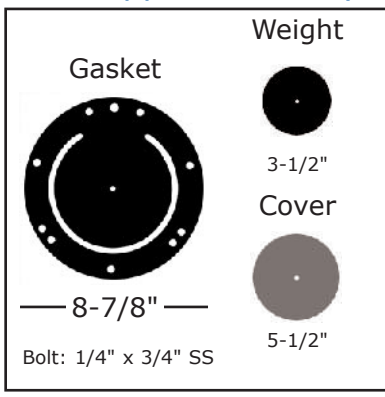

5" Flapper Assembly