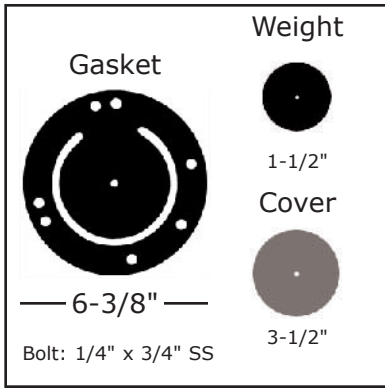

3" Flapper Assembly