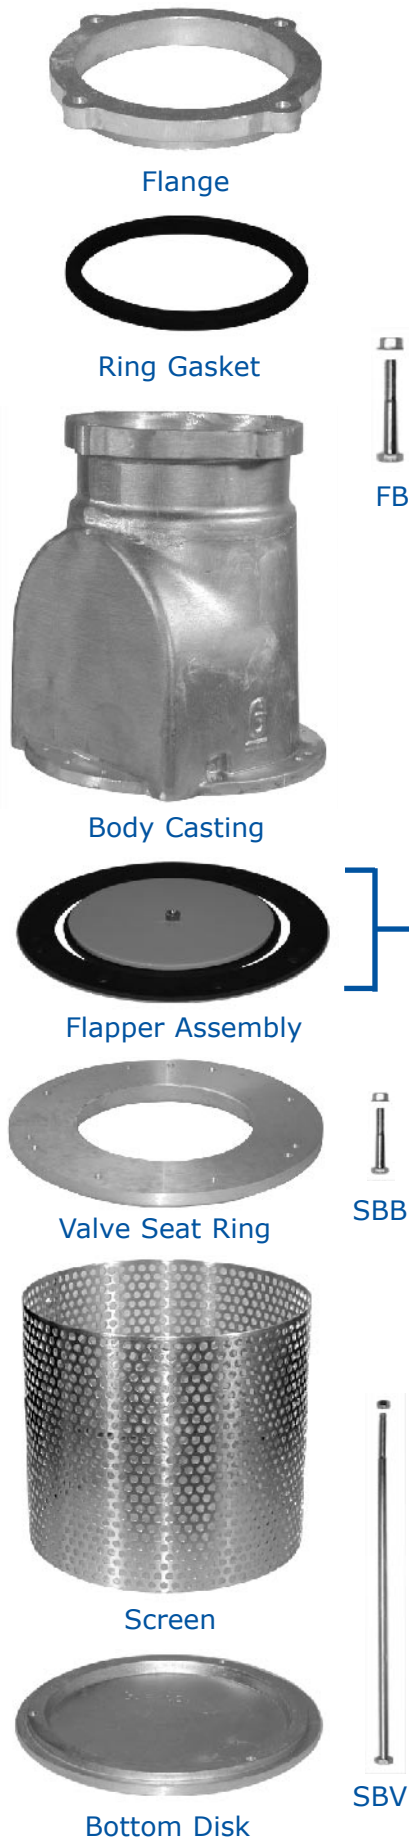

# Foot Valve Parts and Flapper Dimensions

## 2" Flapper Assembly

## 3" Flapper Assembly

## 4" Flapper Assembly