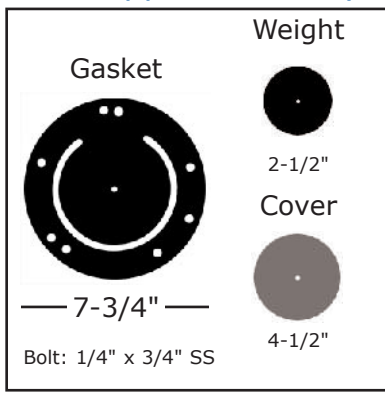

4" Flapper Assembly